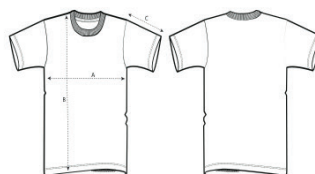

SIZE GUIDES

HOODIE UNISEX PREMIUM, DESIGN 1.

SIZES	XXS	XS	S	M	L	XL	XXL	3XL
A Half Chest	46	48	50	54	57	60	64	68
B Body Length	59	62	66	70	72	74	76	78
C Sleeve Length	56.5	58.5	63	65.5	67.5	68	68.5	68.5

HOODIE UNISEX SUPERIOR, DESIGN 2

SIZES	XXS	XS	S	M	L	XL	XXL	3XL
A Half Chest	51	53	55	59	62	65	69	73
B Body Length	62	65	69	73	75	77	79	81
C Sleeve Length	57.5	59.5	63	65.5	67.5	68	68.5	68.5

* Updated 8/2/24

T-SHIRT UNISEX

SIZES	XXS	XS	S	M	L	XL	XXL	3XL
A Half Chest	45.5	47.5	49.5	53.5	56.5	59.5	63.5	67.5
B Body Length	62	65	69	73	75	77	79	81
C Sleeve Length	20	21	22.5	24	24.5	25	25.5	26

HOODIE KIDS PREMIUM, DESIGN 1 & 2.

SIZES	5-6/110-116CM	7-8/122-128CM	9-11/134-146CM
A Half Chest	40	42	46
B Body Length	46	52	59
C Sleeve Length	37.5	43.5	50.5

* Updated 8/2/24

T-SHIRT KIDS

SIZES	5-6/110-116CM	7-8/122-128CM	9-11/134-146CM
A Half Chest	36	38	42
B Body Length	47	52	59
C Sleeve Length	13	15	17