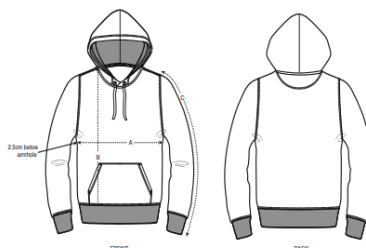

SIZE GUIDES

HOODIE UNISEX PREMIUM, DESIGN 1.

SIZES	XXS	XS	S	M	L	XL	XXL	3XL
A Half Chest	46	48	50	54	57	60	64	68
B Body Length	59	62	66	70	72	74	76	78
C Sleeve Length	56.5	58.5	63	65.5	67.5	68	68.5	68.5

HOODIE UNISEX SUPERIOR, DESIGN 2

SIZES	XXS	XS	S	M	L	XL	XXL	3XL
A Half Chest	51	53	55	59	62	65	69	73
B Body Length	62	65	69	73	75	77	79	81
C Sleeve Length	57.5	59.5	63	65.5	67.5	68	68.5	68.5

* Updated 8/2/24

T-SHIRT UNISEX

SIZES	XXS	XS	S	M	L	XL	XXL	3XL
A Half Chest	45.5	47.5	49.5	53.5	56.5	59.5	63.5	67.5
B Body Length	62	65	69	73	75	77	79	81
C Sleeve Length	20	21	22.5	24	24.5	25	25.5	26

HOODIE KIDS PREMIUM, DESIGN 1 & 2.

SIZES	5-6/110-116CM	7-8/122-128CM	9-11/134-146CM
A Half Chest	40	42	46
B Body Length	46	52	59
C Sleeve Length	37.5	43.5	50.5

* Updated 8/2/24

T-SHIRT KIDS

SIZES	5-6/110-116CM	7-8/122-128CM	9-11/134-146CM
A Half Chest	36	38	42
B Body Length	47	52	59
C Sleeve Length	13	15	17